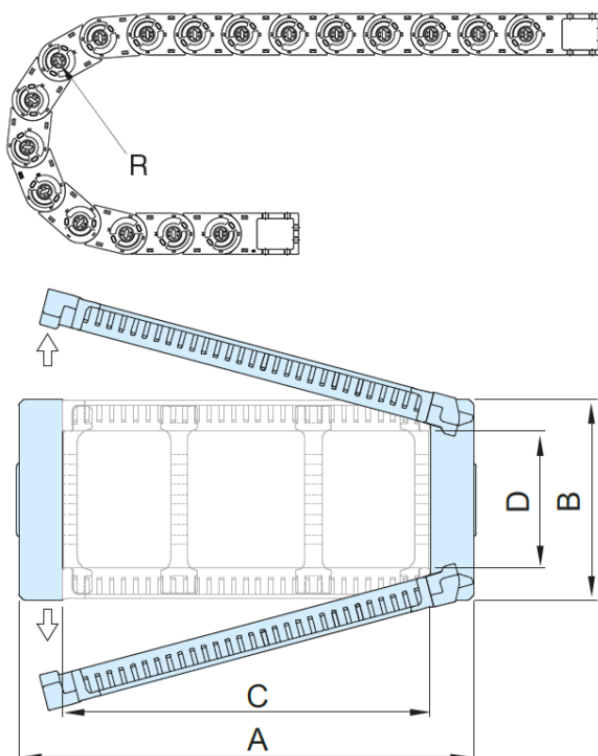

Article number: 18ST072N150R300

Description: ST Shift cable chain, ST072N.150 Radius 300 - Hoved nr. (1LK)
Type ST 072N.150.R300

Measures

A = 182

B = 66

C = 150

D = 45

I = 72

R = 300